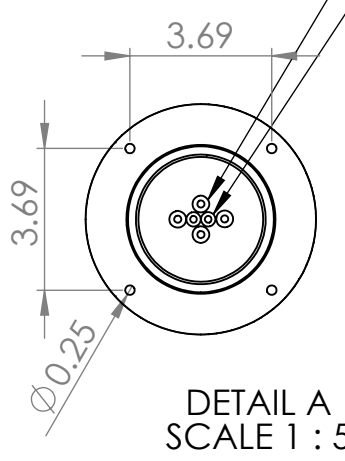

Isometric View
(For reference purpose only)

304SS tube connected to CBS NSF Flexible Total Barrier Tubing to 15lbs of Restriction

24 beer lines: 3/16" ID x 7/16" OD
2 recirculation lines: 3/8" OD ACR copper

DETAIL A
SCALE 1 : 5

Suggested Drip Tray:
2 x BB701351 - 51" x 7" BSS Drip Tray
2 x BB702451 - 51" x 7" BSS Spray Drip Tray

Name		Date	Title:	
Drawn by:	Canadian Beverage Supply Inc.	07/28/2020	4" 20 Tap Lions Gate 3P Tower	
Approved by:	VP Sales		Part Number:	Revision:
Material:	304 SS	Finish:	Polished SS	BB102635-24SSCK
Unless otherwise mentioned, dimensions are inches			SCALE:	SHEET 1 OF 1
			1:10	