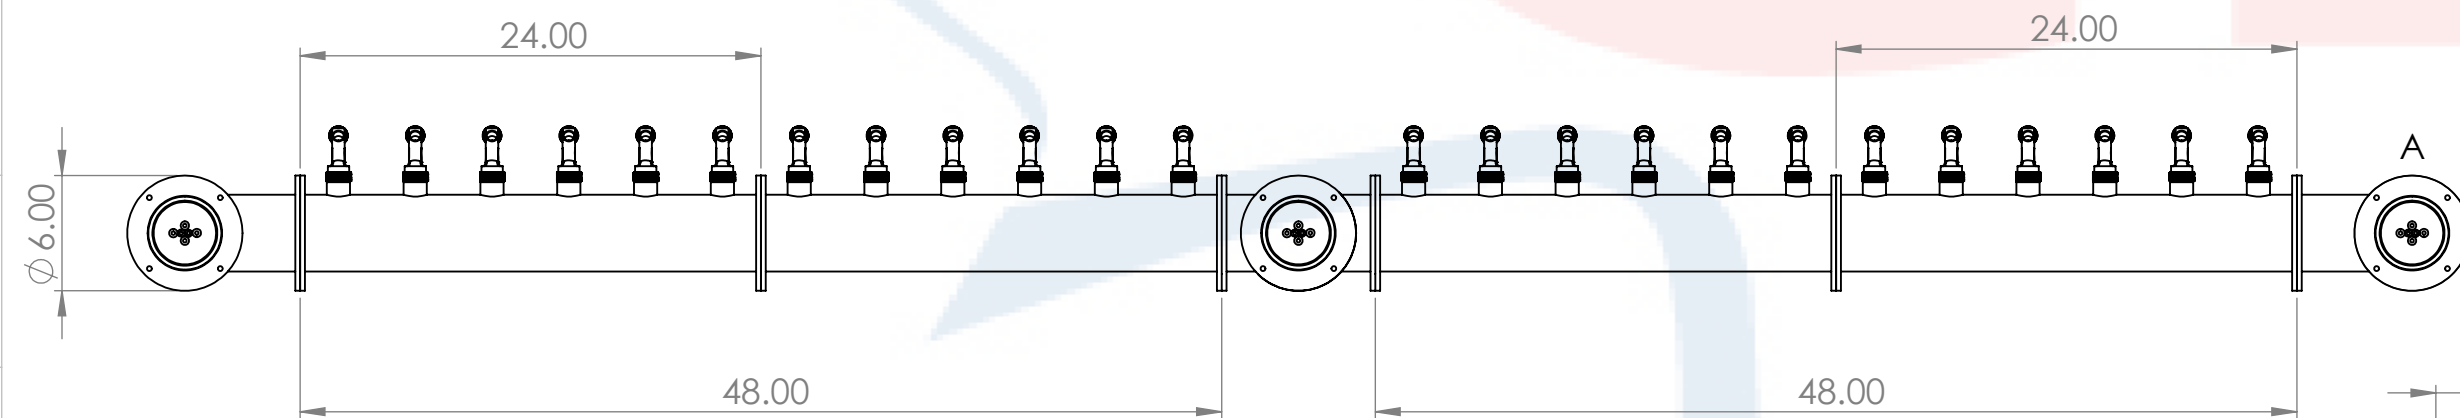

Isometric View
(For reference purpose only)

304SS tube connected to CBS NSF Flexible Total Barrier Tubing to 15lbs of Restriction

24 beer lines: 3/16" ID x 7/16" OD
2 recirculation lines: 3/8" OD ACR copper

DETAIL A
SCALE 1 : 5

Suggested Drip Tray:
2 x BB701351 - 51" x 7" BSS Drip Tray
2 x BB702451 - 51" x 7" BSS Spray Drip Tray

Name		Date	Title:	
Drawn by:	Canadian Beverage Supply Inc.	07/28/2020	4" 20 Tap Lions Gate 3P Tower	
Approved by:	VP Sales		Part Number:	Revision:
Material:	304 SS	Finish:	Polished SS	BB102635-24SSCK
Unless otherwise mentioned, dimensions are inches			SCALE:	SHEET 1 OF 1
			1:10	