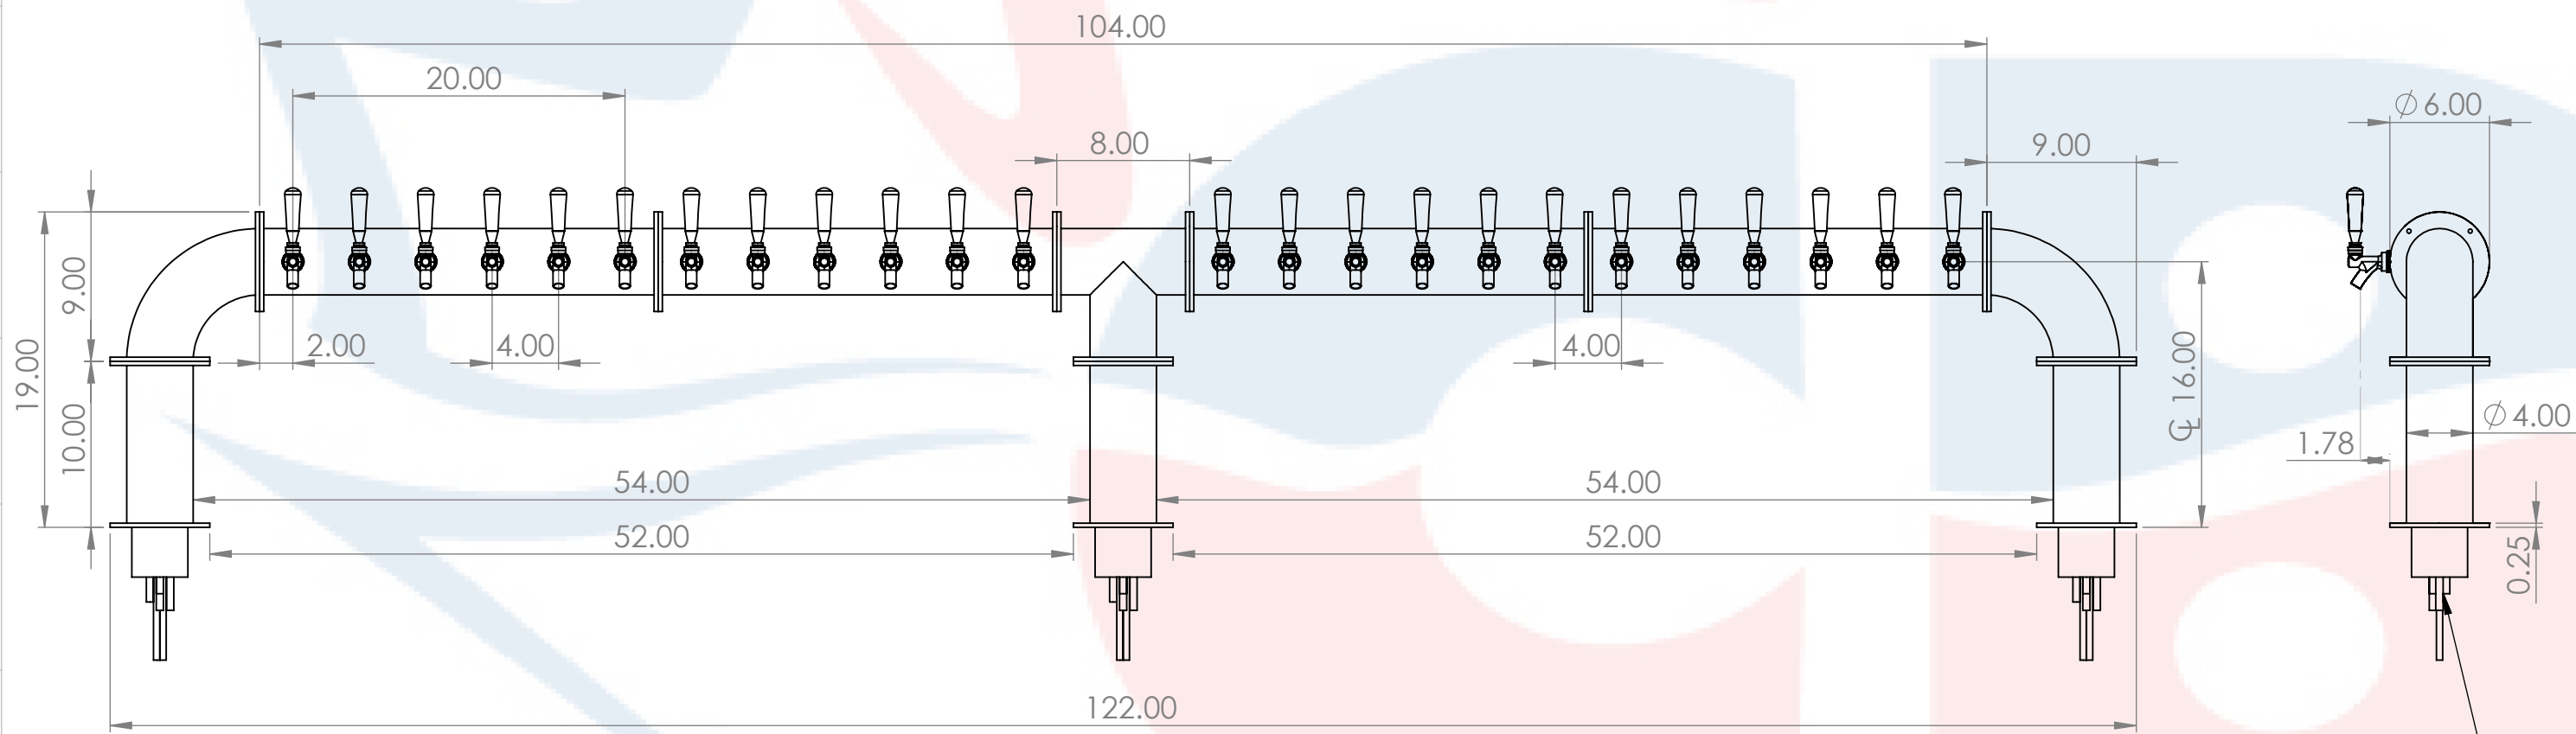

Isometric View
(For reference purpose only)

304SS tube connected to CBS NSF Flexible Total Barrier Tubing to 15lbs of Restriction

24 beer lines: 3/16" ID x 7/16" OD
2 recirculation lines: 3/8" OD ACR copper

DETAIL A
SCALE 1 : 5

Suggested Drip Tray:
2 x BB701351 - 51" x 7" BSS Drip Tray
2 x BB702451 - 51" x 7" BSS Spray Drip Tray

Name		Date	Title:	
Drawn by:	Canadian Beverage Supply Inc.	07/28/2020	4" 20 Tap Lions Gate 3P Tower	
Approved by:	VP Sales		Part Number:	Revision:
Material:	304 SS	Finish:	Polished SS	BB102635-24SSCK
Unless otherwise mentioned, dimensions are inches			SCALE:	SHEET 1 OF 1
			1:10	